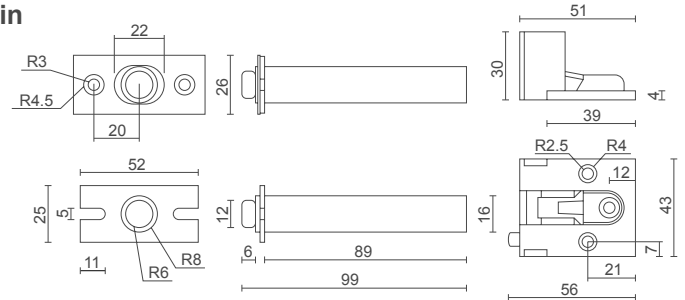

model no / **CH 480**

Handrail Bracket

- **Finishes:** SSS: Satin Stainless Steel
 PSS: Polished Stainless Steel
 PAA: Polished Anodised Aluminium
 PB: Polished Brass

model no / **CDC 22**

Concealed Fix Security Door Chain

- **Finishes:** PCP: Polished Chrome Plate
 PB: Polished Brass

model no / **CDC 24**

Surface Mounted Door Chain

- **Finishes:** PCP: Polished Chrome Plate
 SNP: Satin Nickel Plate
 SCP: Satin Chrome Plate
 PB: Polished Brass

model no / **CDG 25**

Door Guard

- **Finishes:** PCP: Polished Chrome Plate
 SCP: Satin Chrome Plate
 PB: Polished Brass

model no / **CDV 32**

Door Viewer

- **Viewing angle:** 180 degrees
- **Maximum Door Thickness:** 60 mm
- **Finishes:** PCP: Polished Chrome Plate
 SCP: Satin Chrome Plate
 PB: Polished Brass

model no / **CDV 35**

Door Viewer with Viewer Cover

- **Viewing angle:** 200 degrees
- **Maximum Door Thickness:** 55 mm
- **Finishes:** SNP: Satin Nickel Plate
 PB: Polished Brass
 CP: Chrome Plate