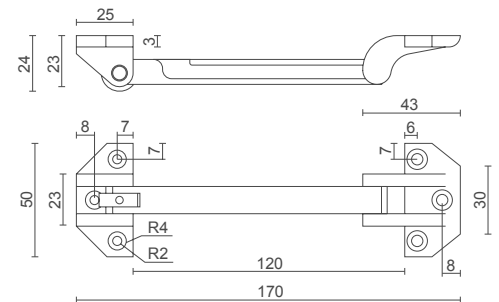

model no / **CH 480**

Handrail Bracket

- **Finishes:** SSS: Satin Stainless Steel
 PSS: Polished Stainless Steel
 PAA: Polished Anodised Aluminium
 PB: Polished Brass

model no / **CDC 22**

Concealed Fix Security Door Chain

- **Finishes:** PCP: Polished Chrome Plate
 PB: Polished Brass

model no / **CDC 24**

Surface Mounted Door Chain

- **Finishes:** PCP: Polished Chrome Plate
 SNP: Satin Nickel Plate
 SCP: Satin Chrome Plate
 PB: Polished Brass

model no / **CDG 25**

Door Guard

- **Finishes:** PCP: Polished Chrome Plate
 SCP: Satin Chrome Plate
 PB: Polished Brass

model no / **CDV 32**

Door Viewer

- **Viewing angle:** 180 degrees
- **Maximum Door Thickness:** 60 mm
- **Finishes:** PCP: Polished Chrome Plate
 SCP: Satin Chrome Plate
 PB: Polished Brass

model no / **CDV 35**

Door Viewer with Viewer Cover

- **Viewing angle:** 200 degrees
- **Maximum Door Thickness:** 55 mm
- **Finishes:** SNP: Satin Nickel Plate
 PB: Polished Brass
 CP: Chrome Plate