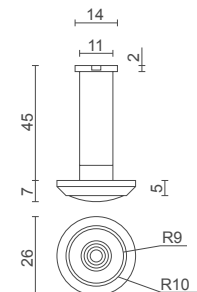

- **Finishes:** PCP: Polished Chrome Plate
 PB: Polished Brass

model no / **CDC 24**

Surface Mounted Door Chain

- **Finishes:** PCP: Polished Chrome Plate
 SNP: Satin Nickel Plate
 SCP: Satin Chrome Plate
 PB: Polished Brass

model no / **CDG 25**

Door Guard

- **Finishes:** PCP: Polished Chrome Plate
 SCP: Satin Chrome Plate
 PB: Polished Brass

model no / **CDV 32**

Door Viewer

- **Viewing angle:** 180 degrees
- **Maximum Door Thickness:** 60 mm
- **Finishes:** PCP: Polished Chrome Plate
 SCP: Satin Chrome Plate
 PB: Polished Brass

model no / **CDV 35**

Door Viewer with Viewer Cover

- **Viewing angle:** 200 degrees
- **Maximum Door Thickness:** 55 mm
- **Finishes:** SNP: Satin Nickel Plate
 PB: Polished Brass
 CP: Chrome Plate