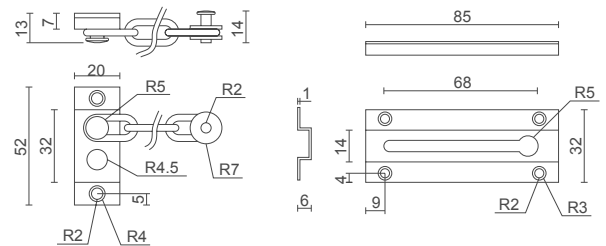

model no / **CH 480**

Handrail Bracket

- **Finishes:** SSS: Satin Stainless Steel
 PSS: Polished Stainless Steel
 PAA: Polished Anodised Aluminium
 PB: Polished Brass

model no / **CDC 22**

Concealed Fix Security Door Chain

- **Finishes:** PCP: Polished Chrome Plate
 PB: Polished Brass

model no / **CDC 24**

Surface Mounted Door Chain

- **Finishes:** PCP: Polished Chrome Plate
 SNP: Satin Nickel Plate
 SCP: Satin Chrome Plate
 PB: Polished Brass

model no / **CDG 25**

Door Guard

- **Finishes:** PCP: Polished Chrome Plate
 SCP: Satin Chrome Plate
 PB: Polished Brass

model no / **CDV 32**

Door Viewer

- **Viewing angle:** 180 degrees
- **Maximum Door Thickness:** 60 mm
- **Finishes:** PCP: Polished Chrome Plate
 SCP: Satin Chrome Plate
 PB: Polished Brass

model no / **CDV 35**

Door Viewer with Viewer Cover

- **Viewing angle:** 200 degrees
- **Maximum Door Thickness:** 55 mm
- **Finishes:** SNP: Satin Nickel Plate
 PB: Polished Brass
 CP: Chrome Plate