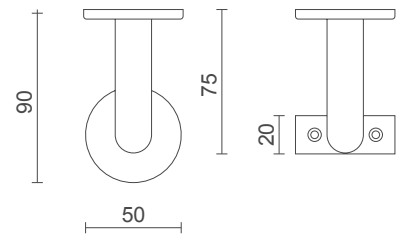

model no / **CH 480**

Handrail Bracket

- **Finishes:** SSS: Satin Stainless Steel
 PSS: Polished Stainless Steel
 PAA: Polished Anodised Aluminium
 PB: Polished Brass

model no / **CDC 22**

Concealed Fix Security Door Chain

- **Finishes:** PCP: Polished Chrome Plate
 PB: Polished Brass

model no / **CDC 24**

Surface Mounted Door Chain

- **Finishes:** PCP: Polished Chrome Plate
 SNP: Satin Nickel Plate
 SCP: Satin Chrome Plate
 PB: Polished Brass

model no / **CDG 25**

Door Guard

- **Finishes:** PCP: Polished Chrome Plate
 SCP: Satin Chrome Plate
 PB: Polished Brass

model no / **CDV 32**

Door Viewer

- **Viewing angle:** 180 degrees
- **Maximum Door Thickness:** 60 mm
- **Finishes:** PCP: Polished Chrome Plate
 SCP: Satin Chrome Plate
 PB: Polished Brass

model no / **CDV 35**

Door Viewer with Viewer Cover

- **Viewing angle:** 200 degrees
- **Maximum Door Thickness:** 55 mm
- **Finishes:** SNP: Satin Nickel Plate
 PB: Polished Brass
 CP: Chrome Plate